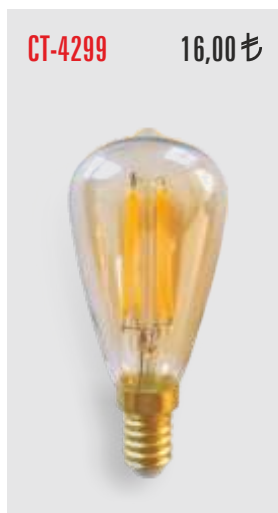

2700 K  
15000  
COB LED  
400 lm  
5,2  
220 V  
E-27  
6 w  
74,5x30,5x43  
20

8 cm  
16 cm

2700 K  
15000  
COB LED  
480 lm  
6  
220 V  
E-27  
6 w  
48x48x38  
50

5 cm  
11 cm

2700 K  
15000  
COB LED  
300 lm  
8  
220 V  
E-27  
4 w  
51x26x26,5  
100