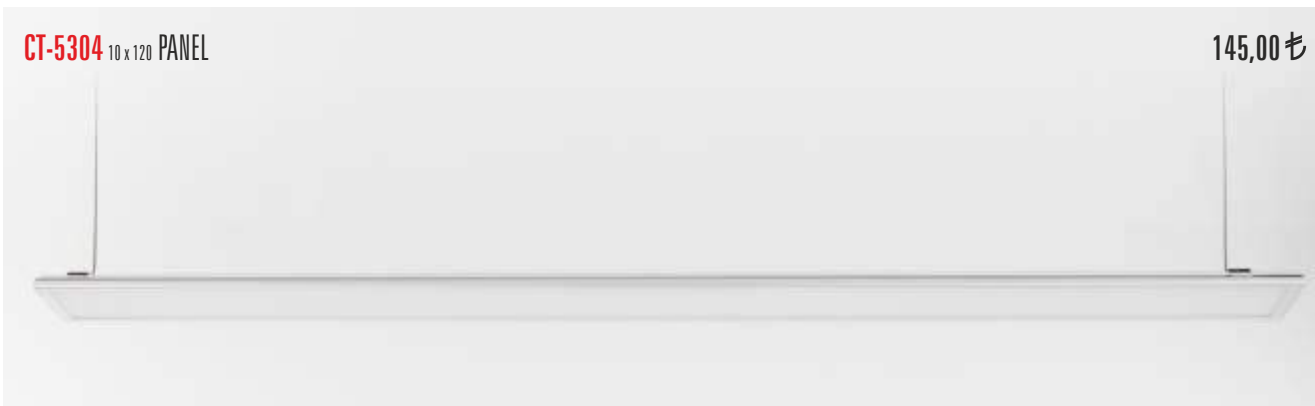

# LED PANEL ARMATÜRLER VE KASALARI

10 cm 3 cm 90 cm

6400 K 3200 K

15000 SMD LED

4000 lm 13.6 Kg

220 V IP20 CE

Chip MADE IN GERMANY

40 w

93x53.5x12.5 5

10 cm 3 cm 120 cm

6400 K

15000 SMD LED

4000 lm 13.6 Kg

220 V IP20 CE

Chip MADE IN GERMANY

40 w