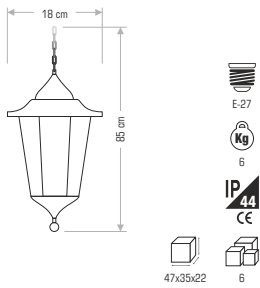

CT-7033 75,00 ₺