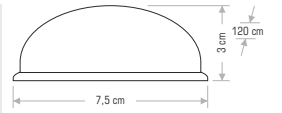

CT-2475

75,00 ₺