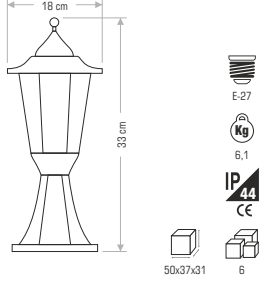

BAHÇE ARMATÜRLERİ

CT-7032 75,00 ₺