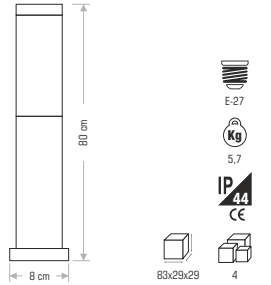

CT-7010 120,00 ₺