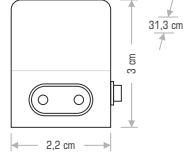

LEDLİ BANT ARMATÜR KARE

CT-2470 EKLENEBİLİR ANAHTARLI

30,00 ₺