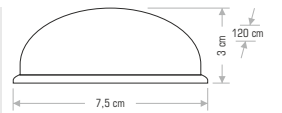

CT-2481 SENSÖRLÜ

110,00 ₺

Yeni