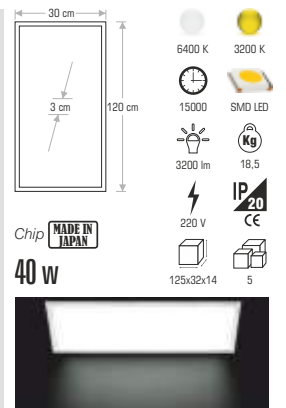

# LED PANEL ARMATÜRLER VE KASALARI

10 cm 3 cm 90 cm

6400 K 3200 K

15000 SMD LED

4000 lm 13.6 Kg

220 V IP20 CE

Chip MADE IN GERMANY

40 w

93x53.5x12.5 5

10 cm 3 cm 120 cm

6400 K

15000 SMD LED

4000 lm 13.6 Kg

220 V IP20 CE

Chip MADE IN GERMANY

40 w