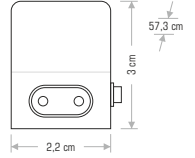

CT-2471 EKLENEBİLİR ANAHTARLI

40,00 ₺