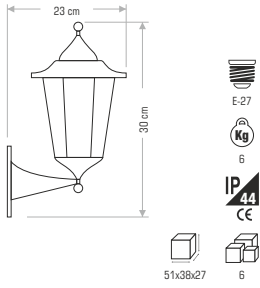

CT-7034 75,00 ₺