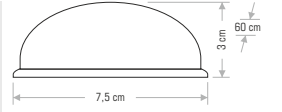

CT-2474

45,00 ₺