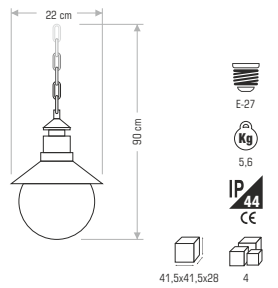

CT-7065 150,00 ₺

Yeni