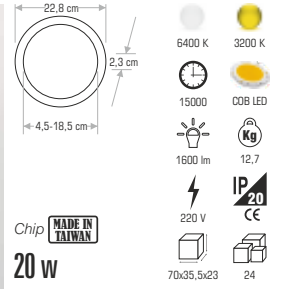

CT-5648 PLUS LED PANEL ARMATÜR 60,00 ₺