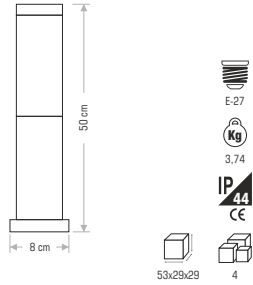

CT-7009 95,00 ₺