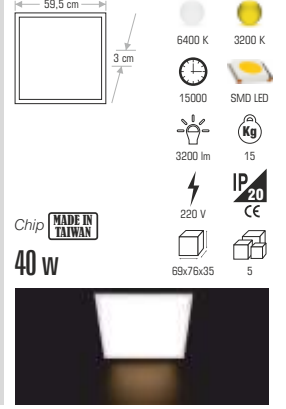

200,00 ₺
YEDEK DRIVER **30,00 ₺**