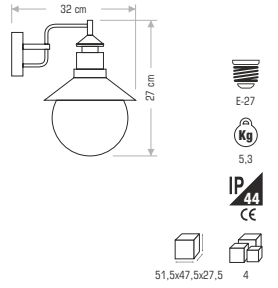

CT-7064 150,00 ₺

Yeni