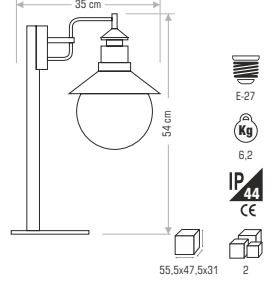

CT-7063 220,00 ₺

Yeni