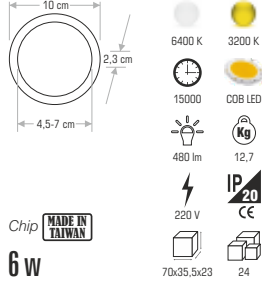

CT-5646 PLUS LED PANEL ARMATÜR 30,00 ₺

PLUS LEDLİ PANEL ARMATÜRLER